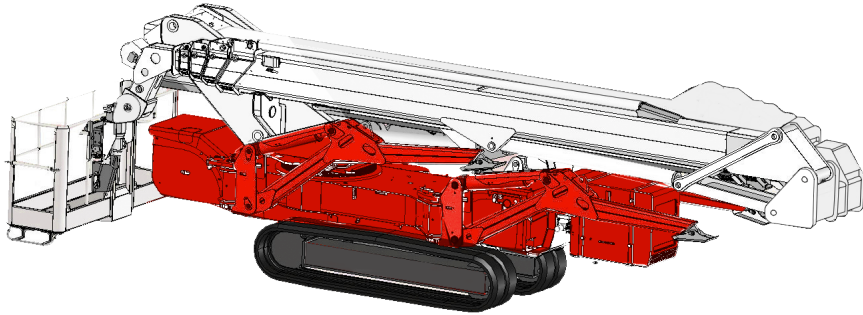

**BI-ENERGY**

Diesel  
32,5 kW

TTZJ 58/C

58 m

20 m

400 kg\*

660°

240x70 cm

90°+80°

4,41-5,45 m

17000 kg

Available power options:

**BI-ENERGY** (DIESEL+AC)

\*TEMPORARY DATA

Characteristics and technical data are informative only and subjected to change without notice.

Palazzani Industrie S.p.A.