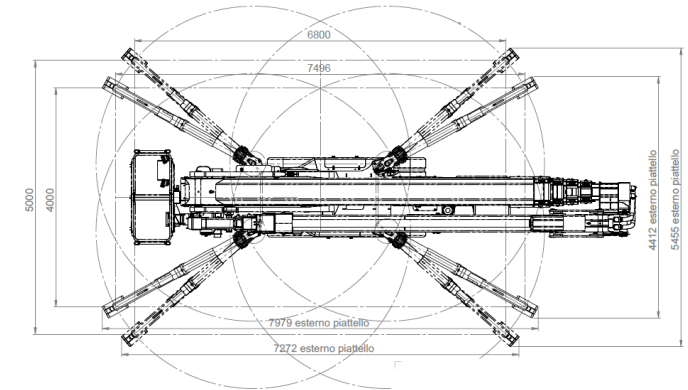

**BI-ENERGY**

Diesel  
32,5 kW

TTZJ 58/C

58 m

20 m

400 kg\*

660°

240x70 cm

90°+80°

4,41-5,45 m

17000 kg

Available power options:

**BI-ENERGY** (DIESEL+AC)

\*TEMPORARY DATA

Characteristics and technical data are informative only and subjected to change without notice.

Palazzani Industrie S.p.A.