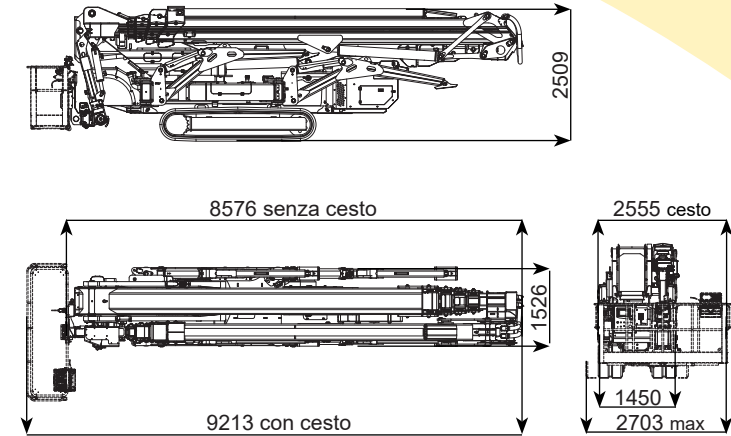

**BI-ENERGY**

Diesel  
32,5 kW

TTZJ 58/C

58 m

20 m

400 kg\*

660°

240x70 cm

90°+80°

4,41-5,45 m

17000 kg

Available power options:

**BI-ENERGY** (DIESEL+AC)

\*TEMPORARY DATA

Characteristics and technical data are informative only and subjected to change without notice.

Palazzani Industrie S.p.A.