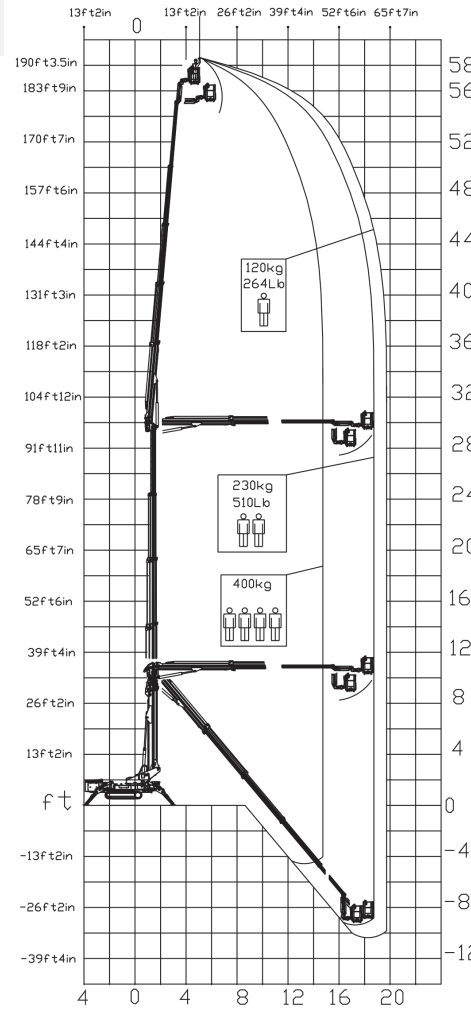

**BI-ENERGY**

Diesel  
32,5 kW

TTZJ 58/C

58 m

20 m

400 kg\*

660°

240x70 cm

90°+80°

4,41-5,45 m

17000 kg

Available power options:

**BI-ENERGY** (DIESEL+AC)

\*TEMPORARY DATA

Characteristics and technical data are informative only and subjected to change without notice.

Palazzani Industrie S.p.A.